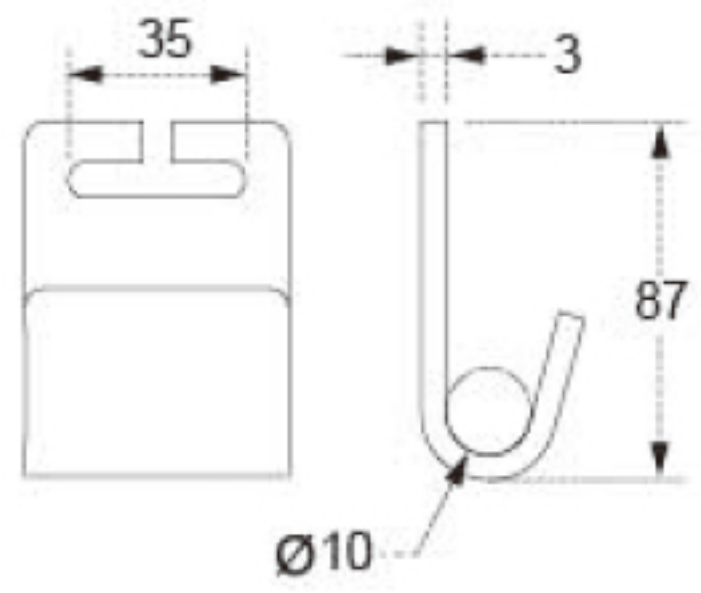

TECHNICAL DRAWING

Tower Industry
YOUR MANUFACTURING BASE IN CHINA

Sales@tower-machinery.com
www.tower-machinery.com

TWFFH04
Flat Hook

SIZE: 1"
BS: 800KG/1760LBS