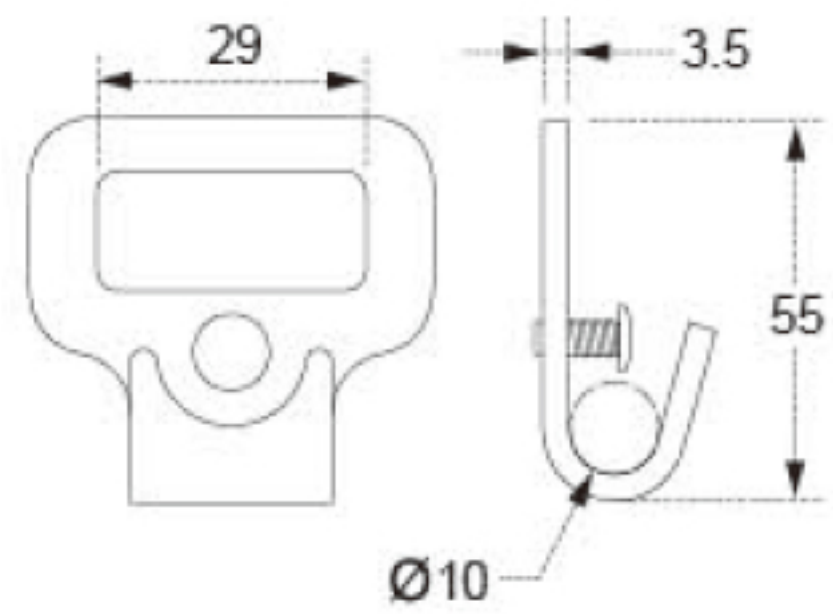

TECHNICAL DRAWING

Tower Industry
YOUR MANUFACTURING BASE IN CHINA

Sales@tower-machinery.com
www.tower-machinery.com

TWFH03
Flat Hook

SIZE: 1"
BS: 1500KG/3300LBS