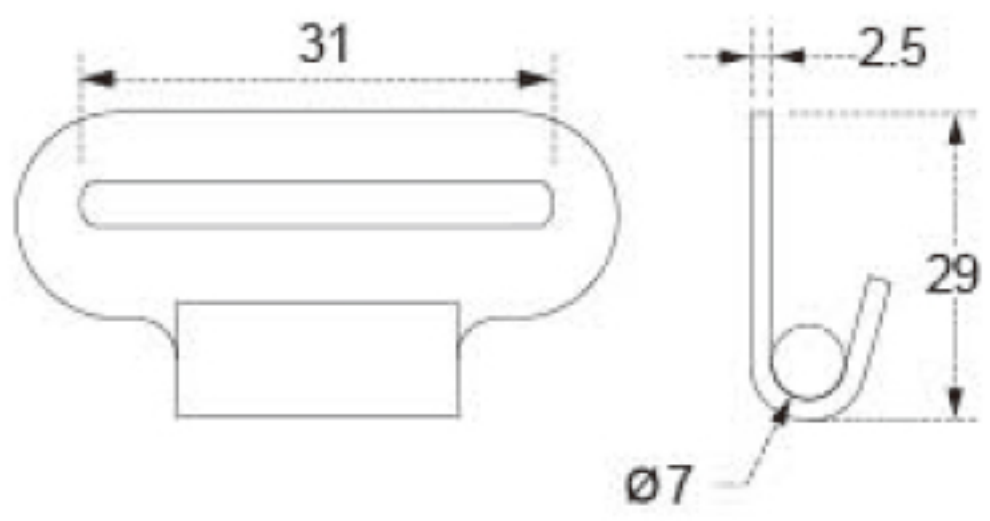

TECHNICAL DRAWING

Tower Industry
YOUR MANUFACTURING BASE IN CHINA

Sales@tower-machinery.com
www.tower-machinery.com

TWFFH02
Flat Hook

SIZE: 1"
BS: 500KG/1500LBS