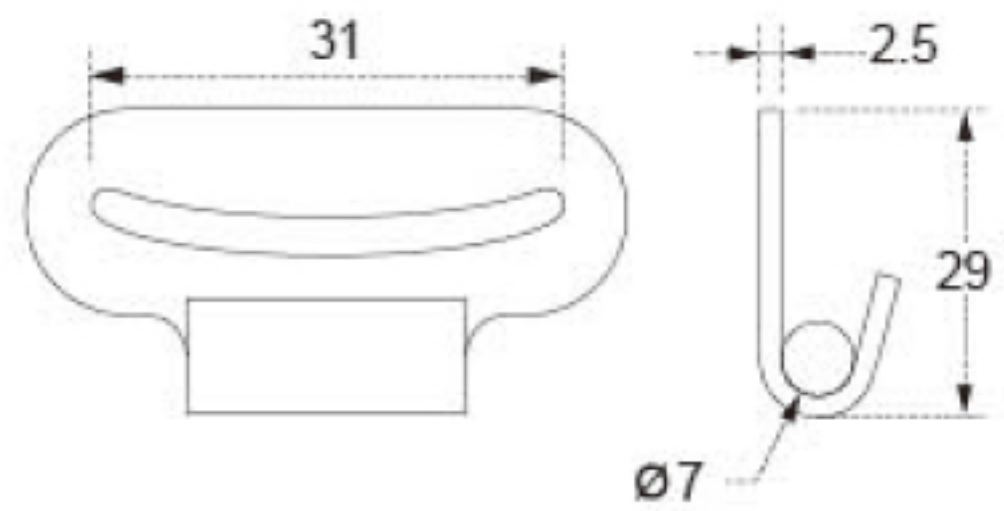

# TECHNICAL DRAWING

**Tower Industry**  
YOUR MANUFACTURING BASE IN CHINA

Sales@tower-machinery.com  
www.tower-machinery.com

TWFH01  
Flat Hook

SIZE: 1"  
BS: 500KG/1500LBS