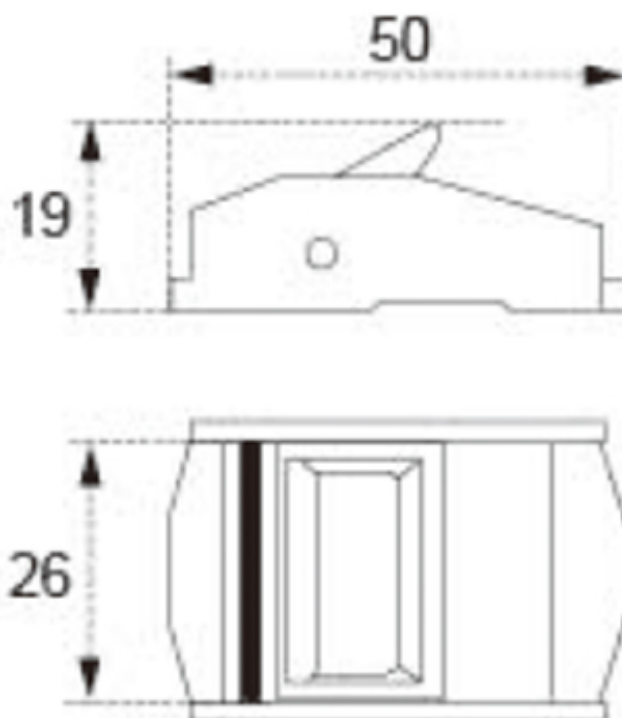

# TECHNICAL DRAWING

**Tower Industry**  
YOUR MANUFACTURING BASE IN CHINA

Sales@tower-machinery.com  
www.tower-machinery.com

TWCB10  
Cam Buckle

Size: 1"

BS: 400 KG/880 LBS

N/W: 53G