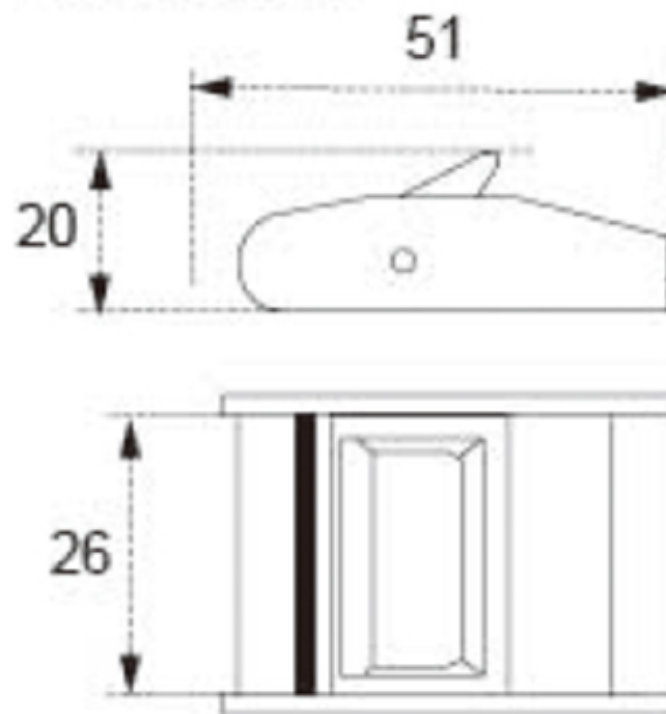

TECHNICAL DRAWING

Tower Industry
YOUR MANUFACTURING BASE IN CHINA

Sales@tower-machinery.com
www.tower-machinery.com

TWCB09
Cam Buckle

Size: 1"

BS: 350 KG/770 LBS

N/W: 53G