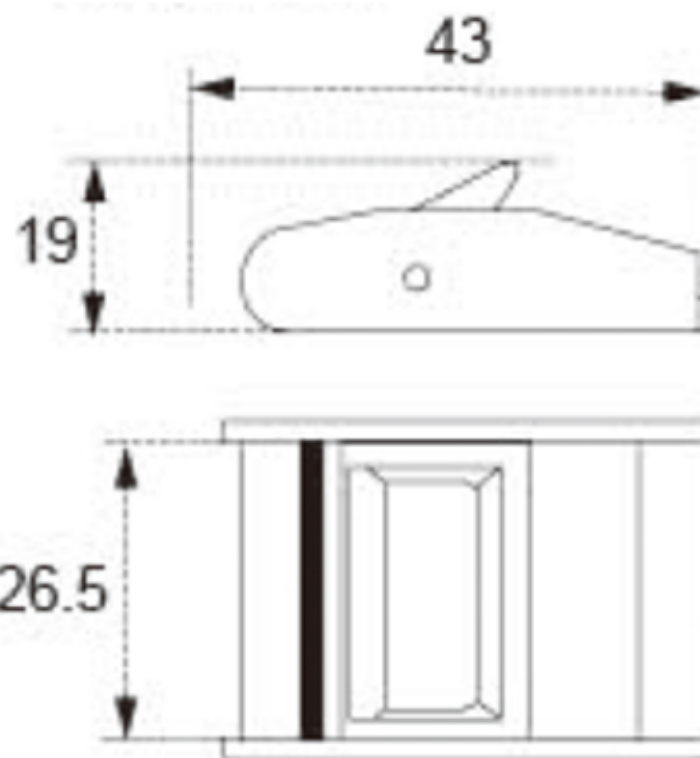

TECHNICAL DRAWING

Tower Industry
YOUR MANUFACTURING BASE IN CHINA

Sales@tower-machinery.com
www.tower-machinery.com

TWCB08
Cam Buckle

Size: 1"

BS: 300 KG/660 LBS

N/W: 40G