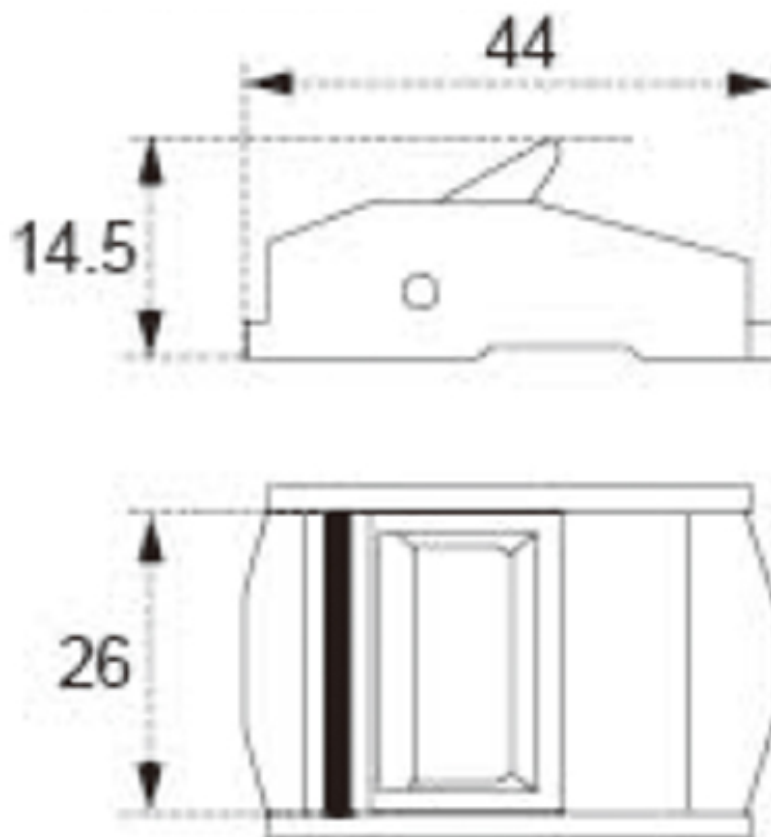

TECHNICAL DRAWING

Tower Industry
YOUR MANUFACTURING BASE IN CHINA

Sales@tower-machinery.com
www.tower-machinery.com

TWCB07
Cam Buckle

Size: 1"

BS: 250 KG/550 LBS

N/W: 28G