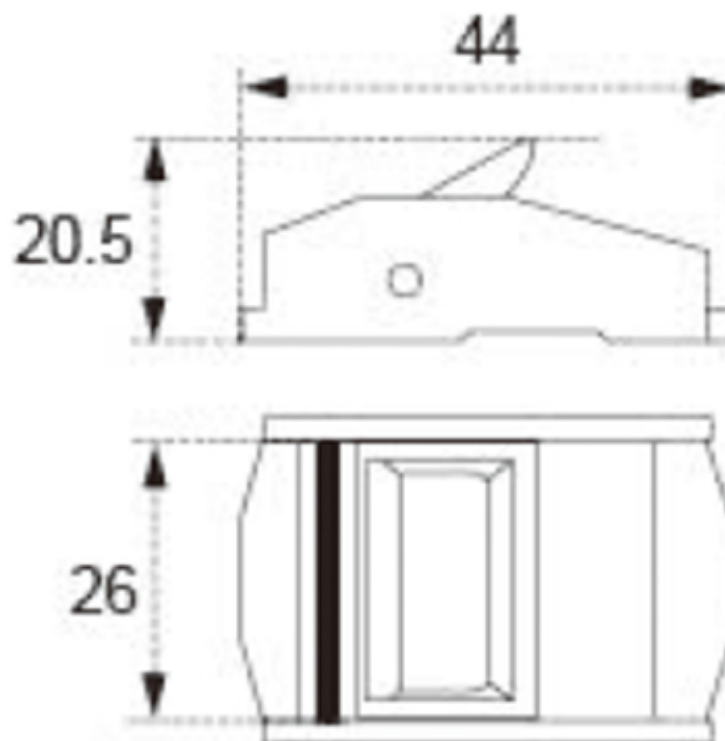

# TECHNICAL DRAWING

**Tower Industry**  
YOUR MANUFACTURING BASE IN CHINA

Sales@tower-machinery.com  
www.tower-machinery.com

TWCB06  
Cam Buckle

Size: 1"

BS: 250 KG/550 LBS

N/W: 34G