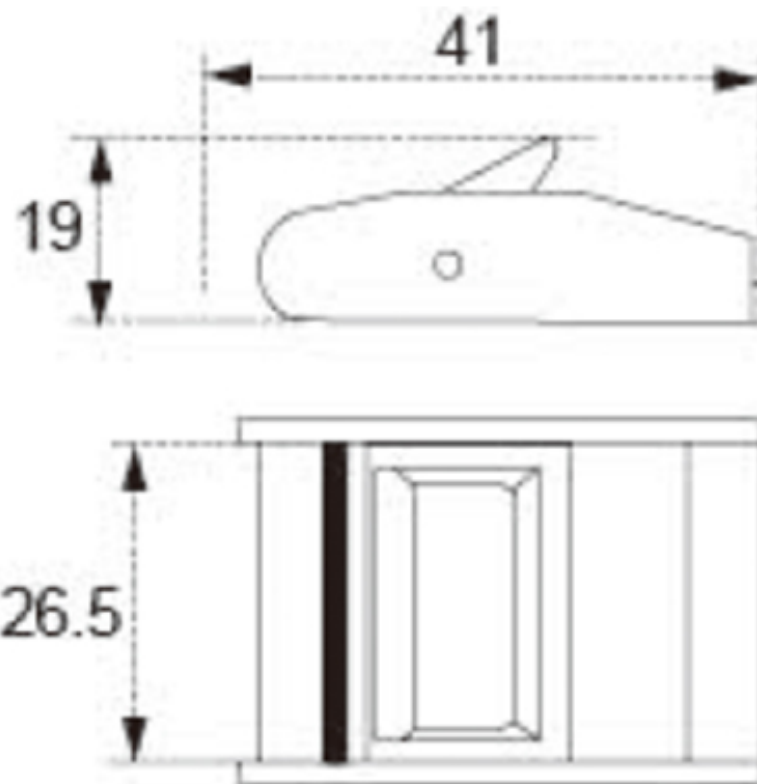

TECHNICAL DRAWING

Tower Industry

YOUR MANUFACTURING BASE IN CHINA

Sales@tower-machinery.com

www.tower-machinery.com

TWCB05

Cam Buckle

Size: 1"

BS: 350 KG/770 LBS

N/W: 40G