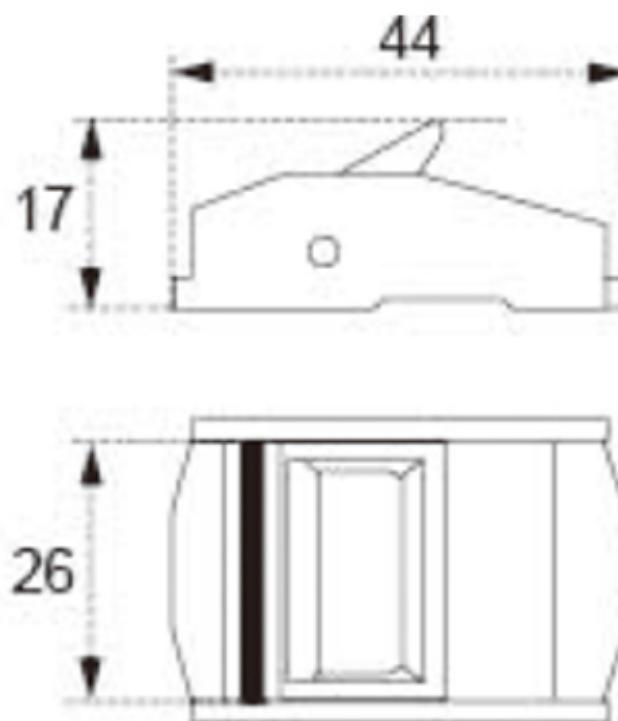

TECHNICAL DRAWING

Tower Industry
YOUR MANUFACTURING BASE IN CHINA

Sales@tower-machinery.com
www.tower-machinery.com

TWCB04
Cam Buckle

Size: 1"

BS: 250 KG/550 LBS

N/W: 30G