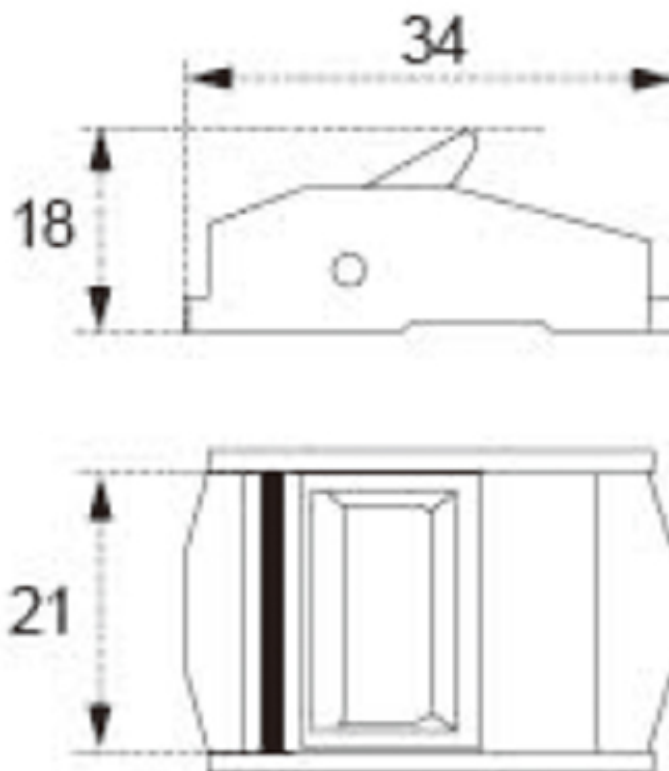

TECHNICAL DRAWING

Tower Industry
YOUR MANUFACTURING BASE IN CHINA

Sales@tower-machinery.com
www.tower-machinery.com

TWCB03
Cam Buckle

Size: 3/4"
BS: 150 KG/330 LBS
N/W: 20G