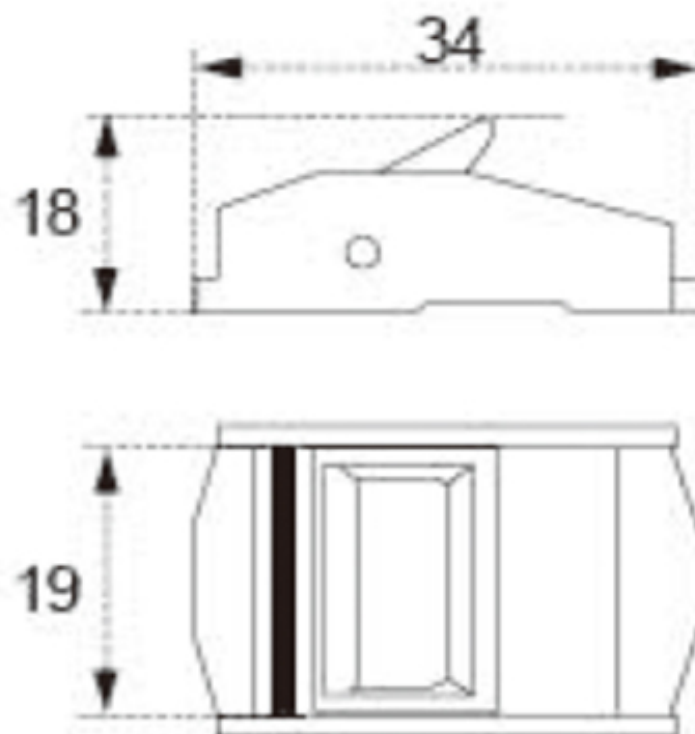

TECHNICAL DRAWING

Tower Industry
YOUR MANUFACTURING BASE IN CHINA

Sales@tower-machinery.com
www.tower-machinery.com

TWCB02
Cam Buckle

Size: 3/4"
BS: 150 KG/330 LBS
N/W: 20G