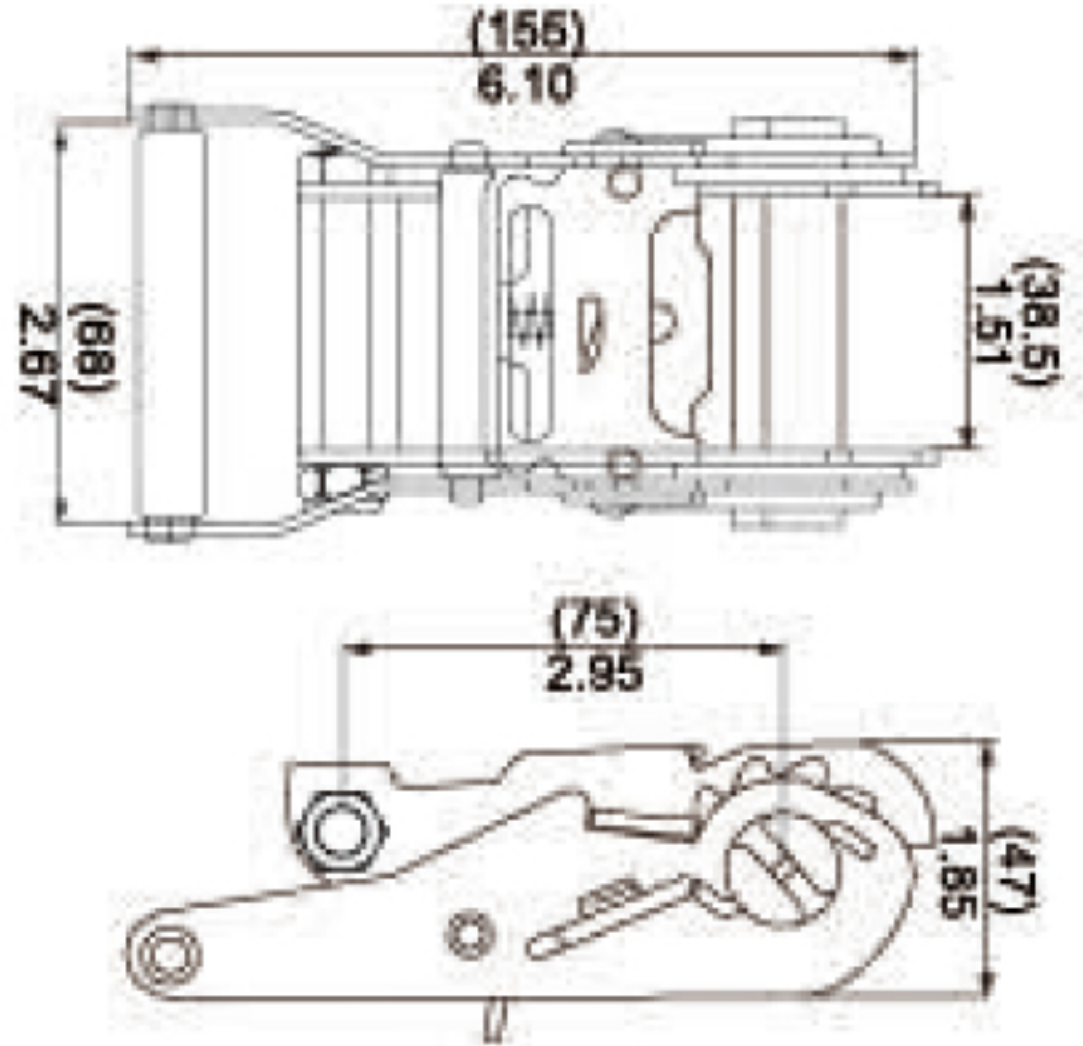

TECHNICAL DRAWING

Tower Industry
YOUR MANUFACTURING BASE IN CHINA

Sales@tower-machinery.com
www.tower-machinery.com

TWRB2305
Ratchet Buckle

DESCRIPTION: 1-1/2" Wide
W/Steel Handle
BS: 3000kgs/6600lbs