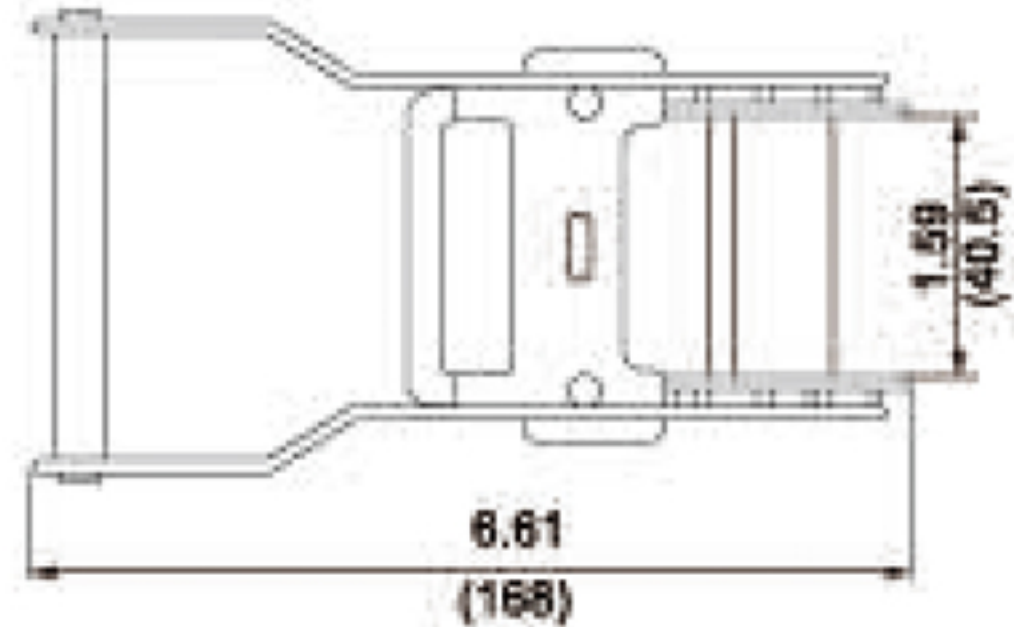

# TECHNICAL DRAWING

**Tower Industry**  
YOUR MANUFACTURING BASE IN CHINA

Sales@tower-machinery.com  
www.tower-machinery.com

TWRB2303  
Ratchet Buckle

DESCRIPTION: 1-1/2" Wide  
BS: 2000kgs/4400lbs