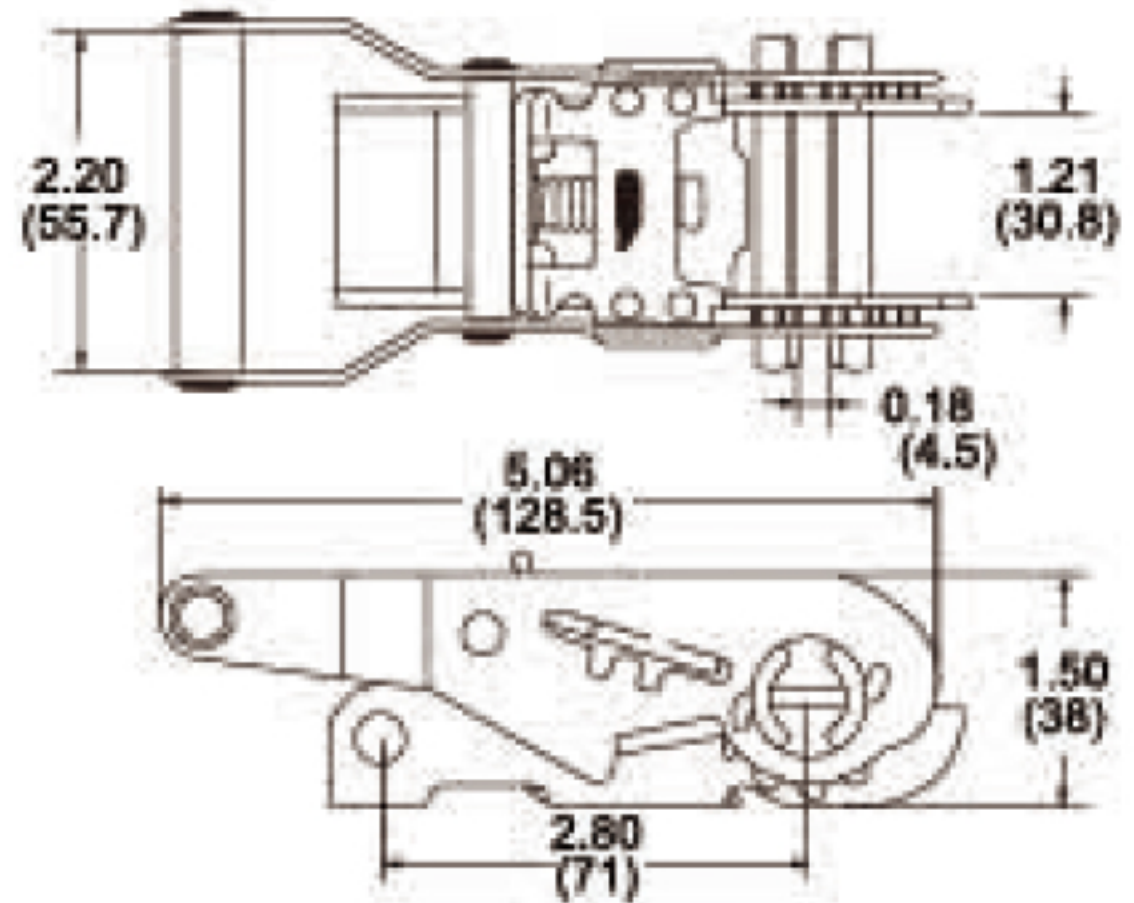

TECHNICAL DRAWING

Tower Industry
YOUR MANUFACTURING BASE IN CHINA

Sales@tower-machinery.com
www.tower-machinery.com

TWRB1302
Ratchet Buckle

DESCRIPTION: 1-1/16" Standard
BS: 1500kgs/3300lbs