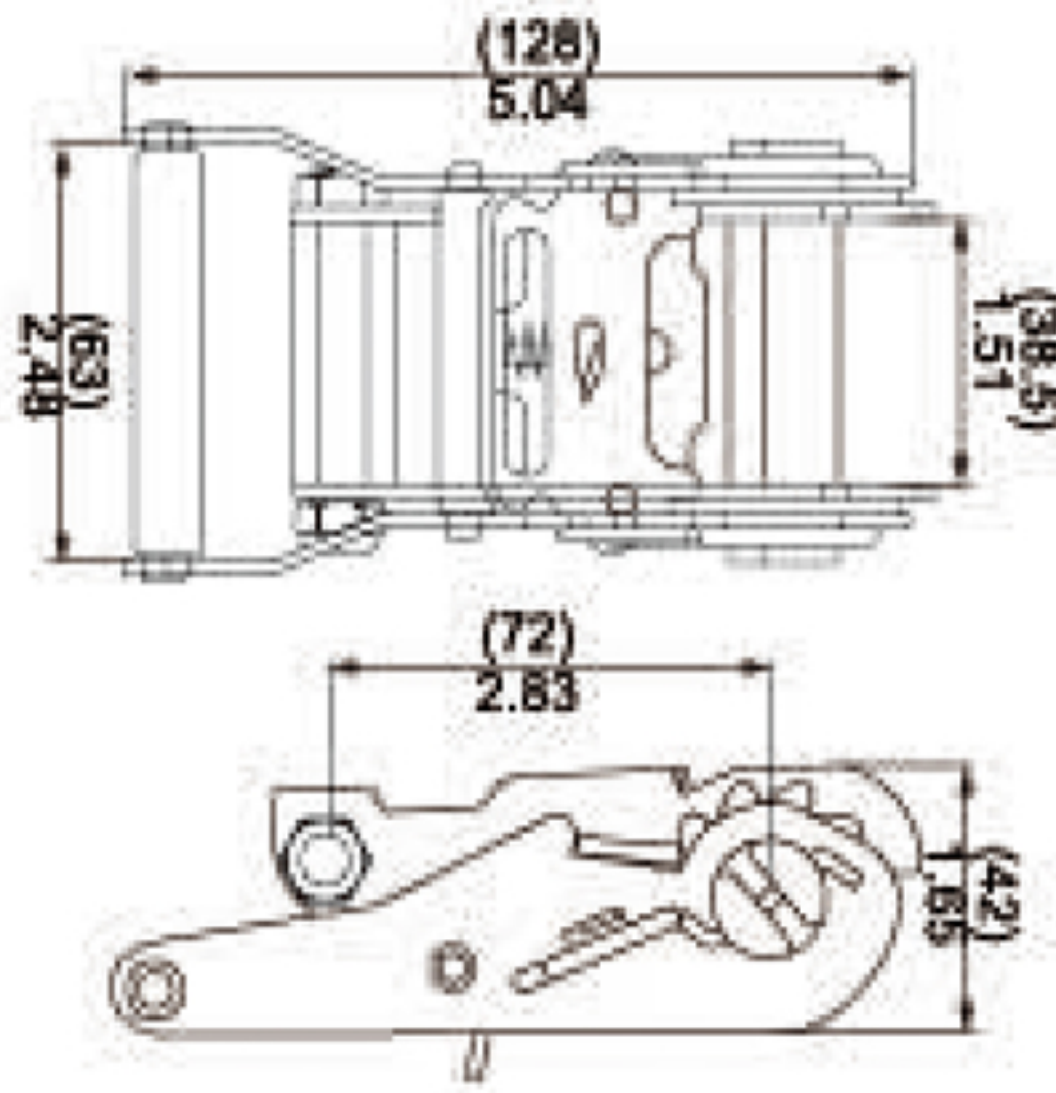

TECHNICAL DRAWING

Tower Industry
YOUR MANUFACTURING BASE IN CHINA

Sales@tower-machinery.com
www.tower-machinery.com

TWRB2301
Ratchet Buckle

DESCRIPTION: 1-1/2"
BS: 2000kgs/4400lbs