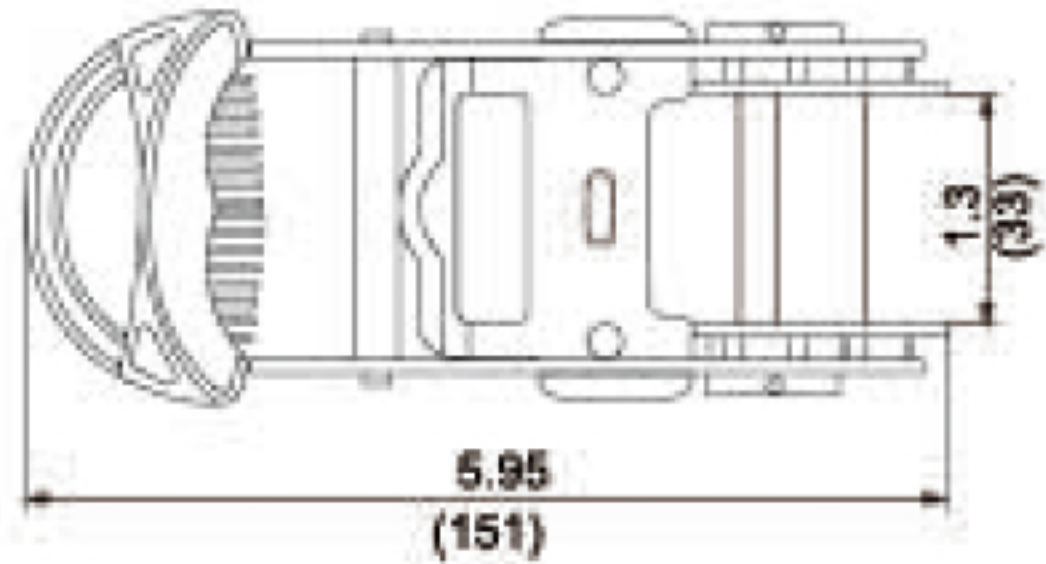

TECHNICAL DRAWING

Tower Industry
YOUR MANUFACTURING BASE IN CHINA

Sales@tower-machinery.com
www.tower-machinery.com

TWRB2202
Ratchet Buckle

DESCRIPTION: 1-1/4"
BS: 2000kgs/4400lbs