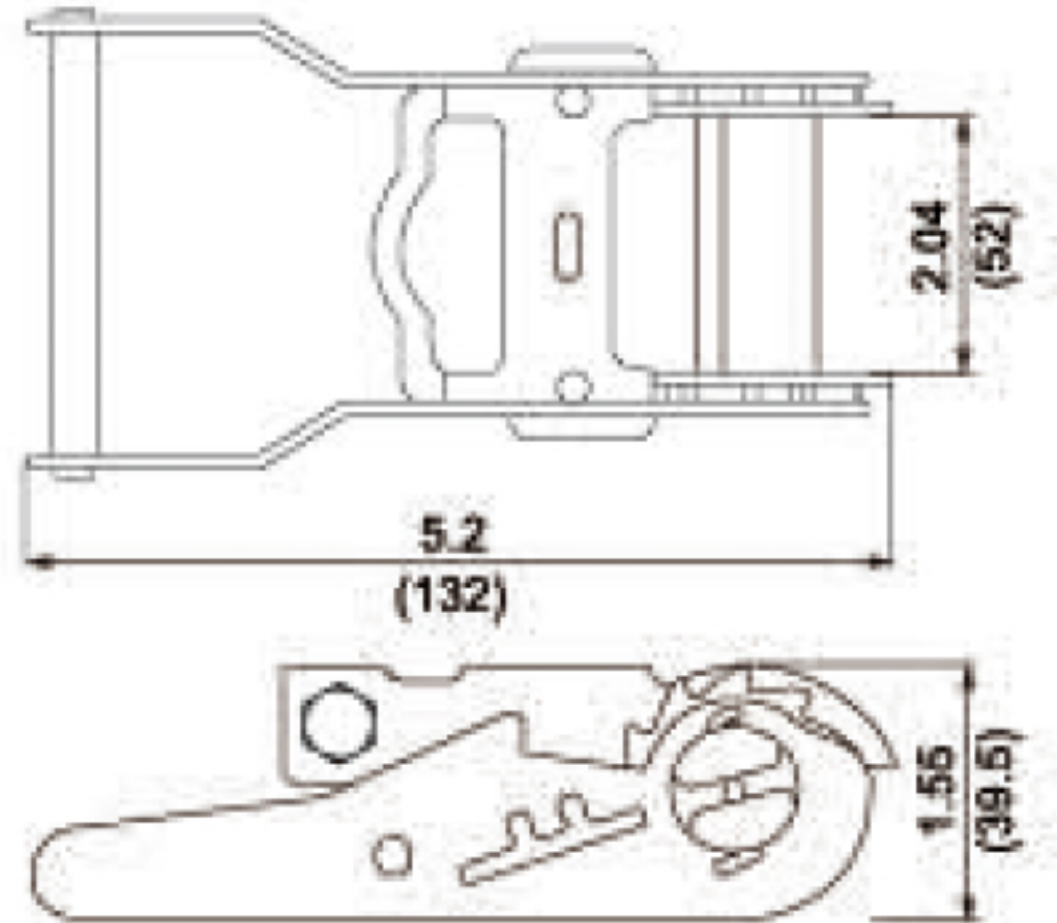

TECHNICAL DRAWING

Tower Industry

YOUR MANUFACTURING BASE IN CHINA

Sales@tower-machinery.com

www.tower-machinery.com

TWRB2201

Ratchet Buckle

DESCRIPTION: 1-1/4"

BS: 2000kgs/4400lbs