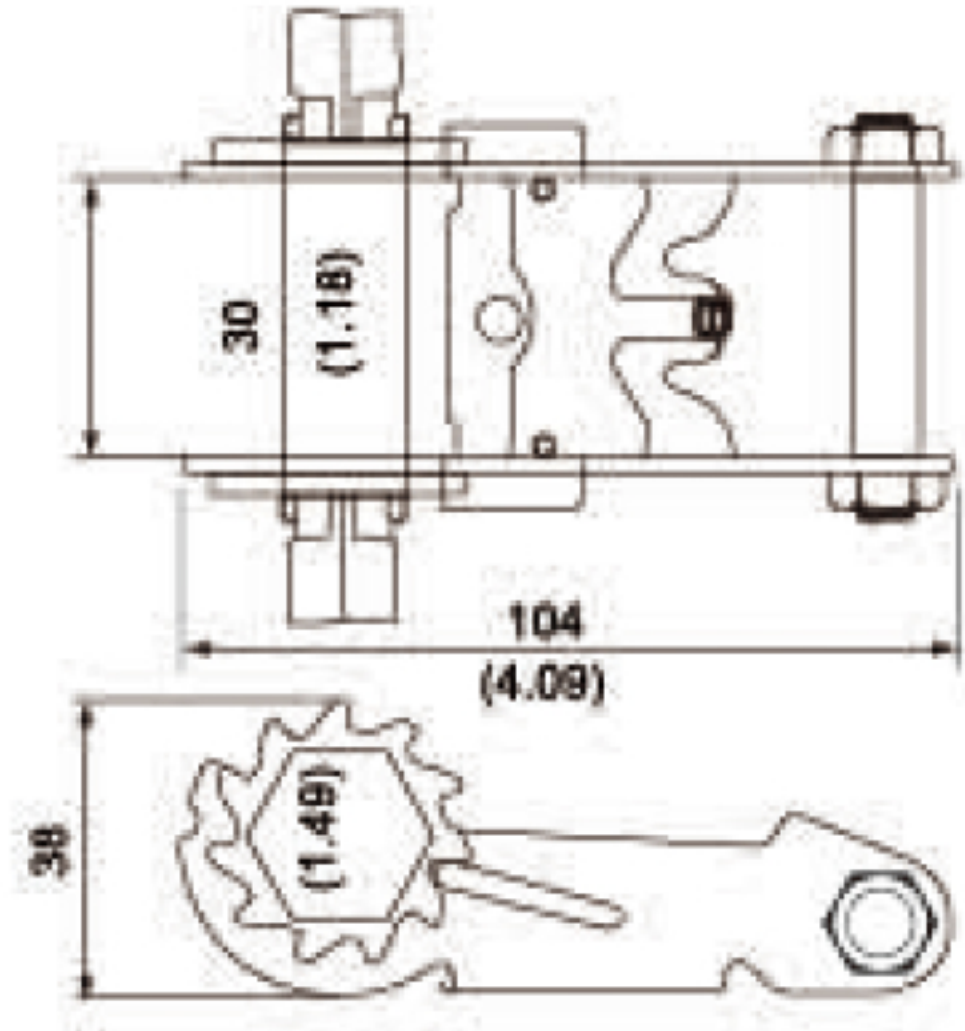

TECHNICAL DRAWING

Tower Industry
YOUR MANUFACTURING BASE IN CHINA

Sales@tower-machinery.com
www.tower-machinery.com

TWRB1307
Ratchet Buckle

DESCRIPTION: 1-1/16" Wrench Drive
BS: 1500kgs/3300lbs