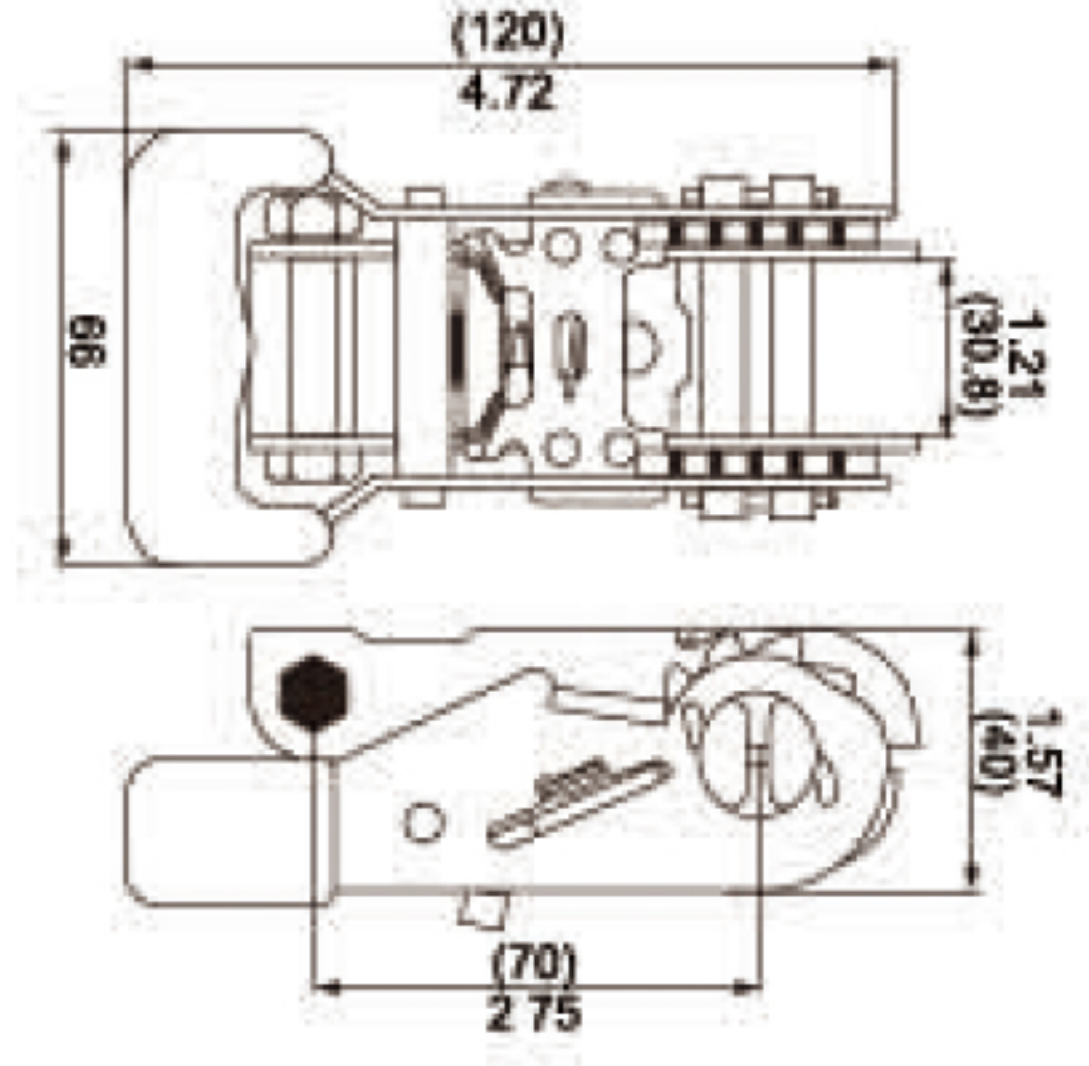

TECHNICAL DRAWING

Tower Industry
YOUR MANUFACTURING BASE IN CHINA

Sales@tower-machinery.com
www.tower-machinery.com

TWRB1306
Ratchet Buckle

DESCRIPTION: 1-1/16" Rubber Handle
BS: 1500kgs/3300lbs