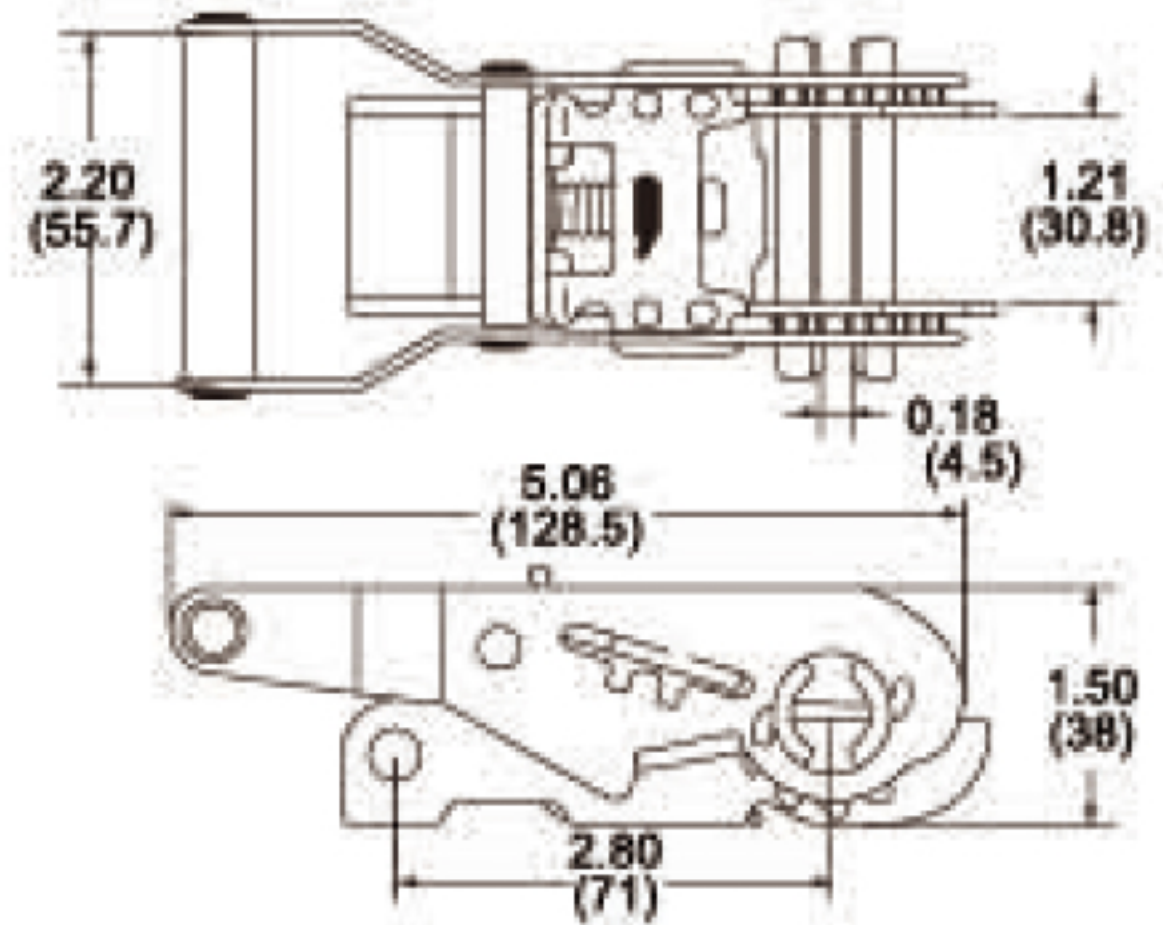

TECHNICAL DRAWING

Tower Industry
YOUR MANUFACTURING BASE IN CHINA

Sales@tower-machinery.com
www.tower-machinery.com

TWRB1304
Ratchet Buckle

DESCRIPTION: 1-1/16" , Chrome Plated
BS: 1500kgs/3300lbs