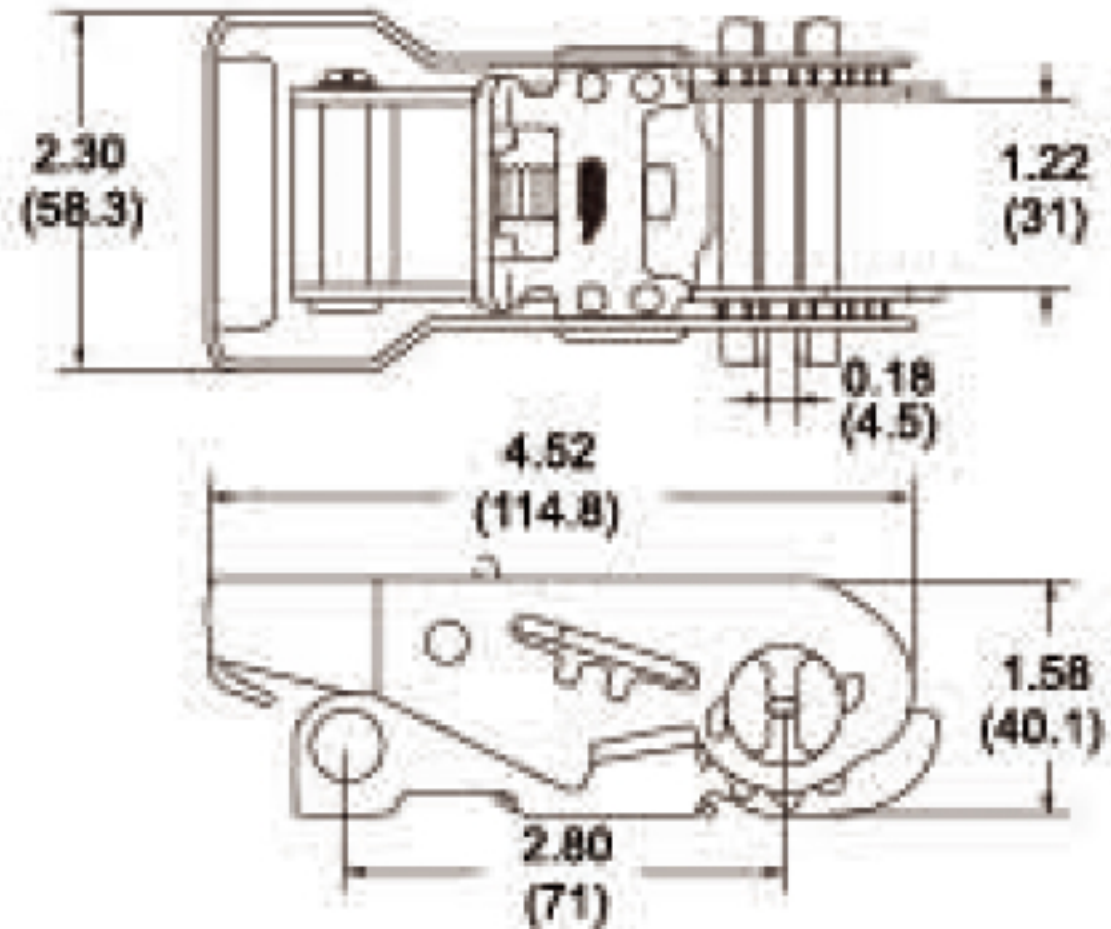

TECHNICAL DRAWING

Tower Industry
YOUR MANUFACTURING BASE IN CHINA

Sales@tower-machinery.com
www.tower-machinery.com

TWRB1303
Ratchet Buckle

DESCRIPTION: 1-1/16" Standard
BS: 1500kgs/3300lbs