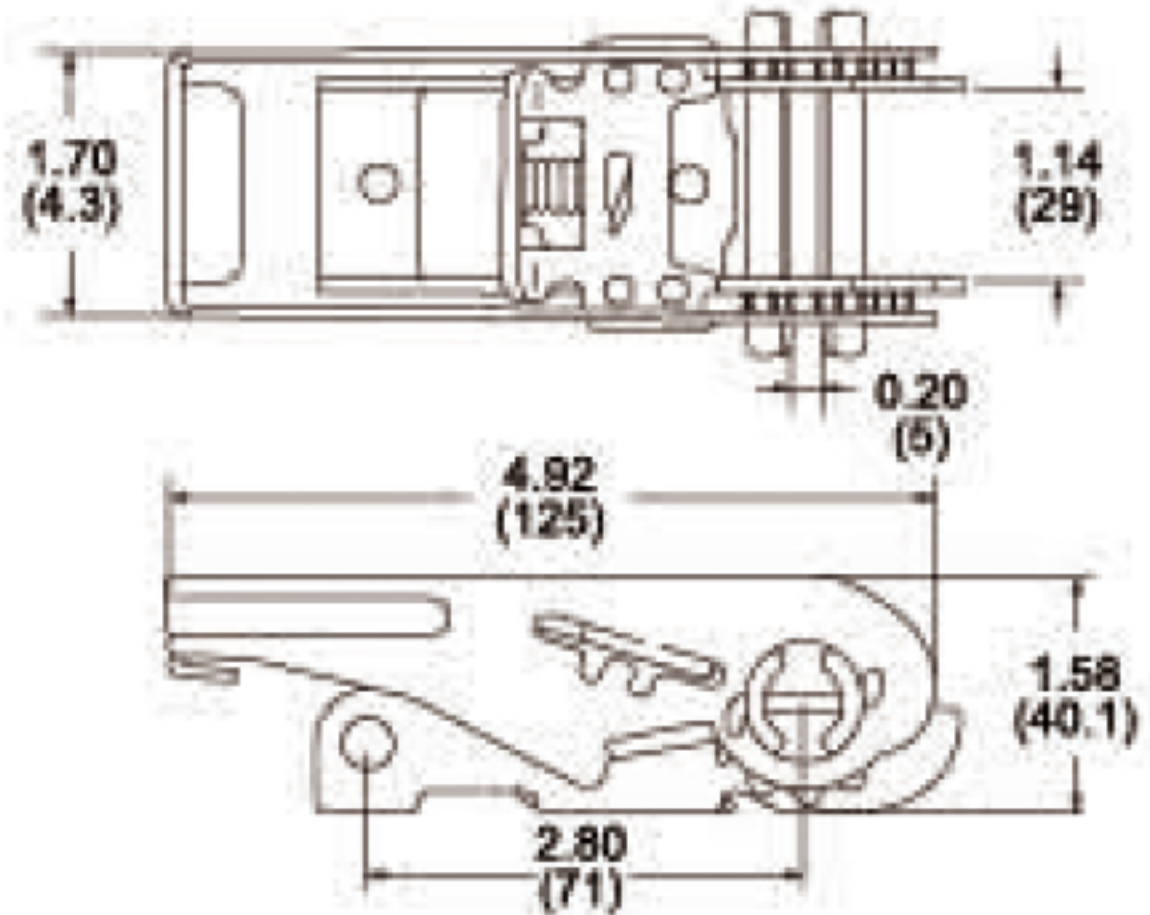

TECHNICAL DRAWING

Tower Industry
YOUR MANUFACTURING BASE IN CHINA

Sales@tower-machinery.com
www.tower-machinery.com

TWRB1301
Ratchet Buckle

DESCRIPTION: 1-1/16" One Piece
BS: 1500kgs/3300lbs