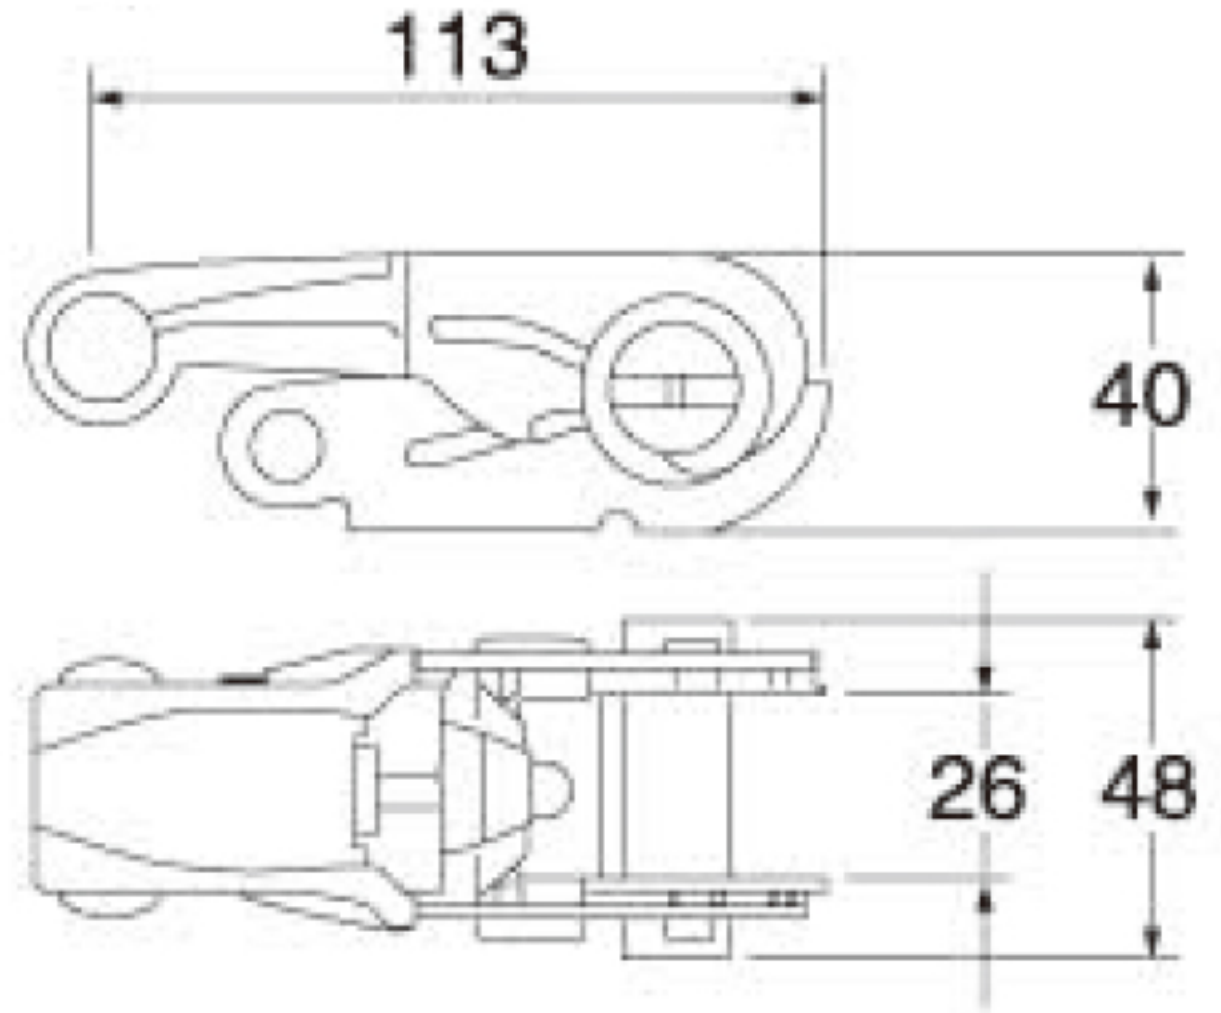

# TECHNICAL DRAWING

**Tower Industry**  
YOUR MANUFACTURING BASE IN CHINA

Sales@tower-machinery.com  
www.tower-machinery.com

TWRB1207  
Ratchet Buckle

DESCRIPTION: 1" Rubber Handle  
BS: 800kgs/1760lbs