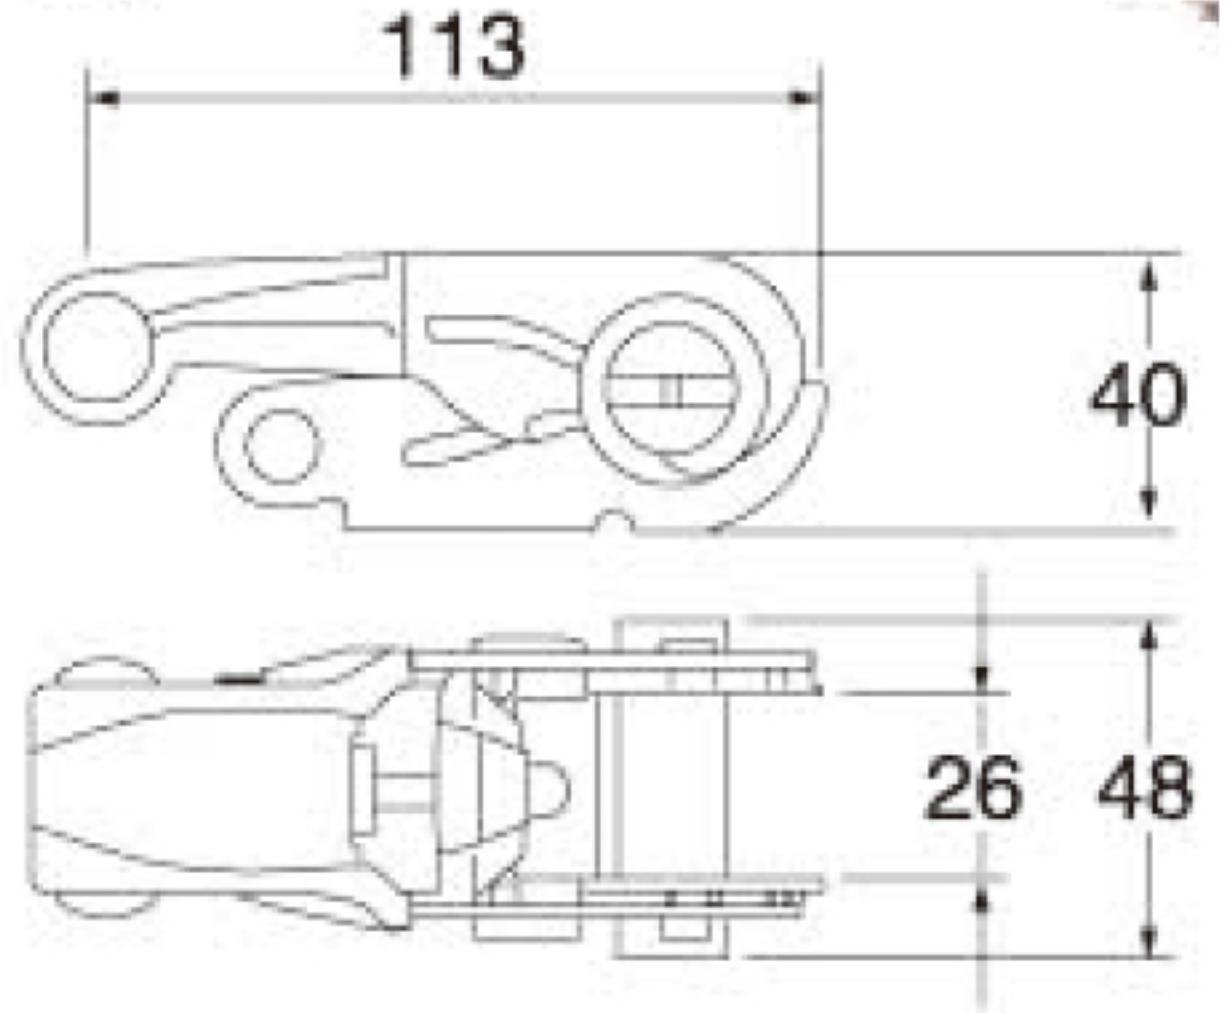

TECHNICAL DRAWING

Tower Industry
YOUR MANUFACTURING BASE IN CHINA

Sales@tower-machinery.com
www.tower-machinery.com

TWRB1206
Ratchet Buckle

DESCRIPTION: 1" Rubber Handle
BS: 800kgs/1760lbs