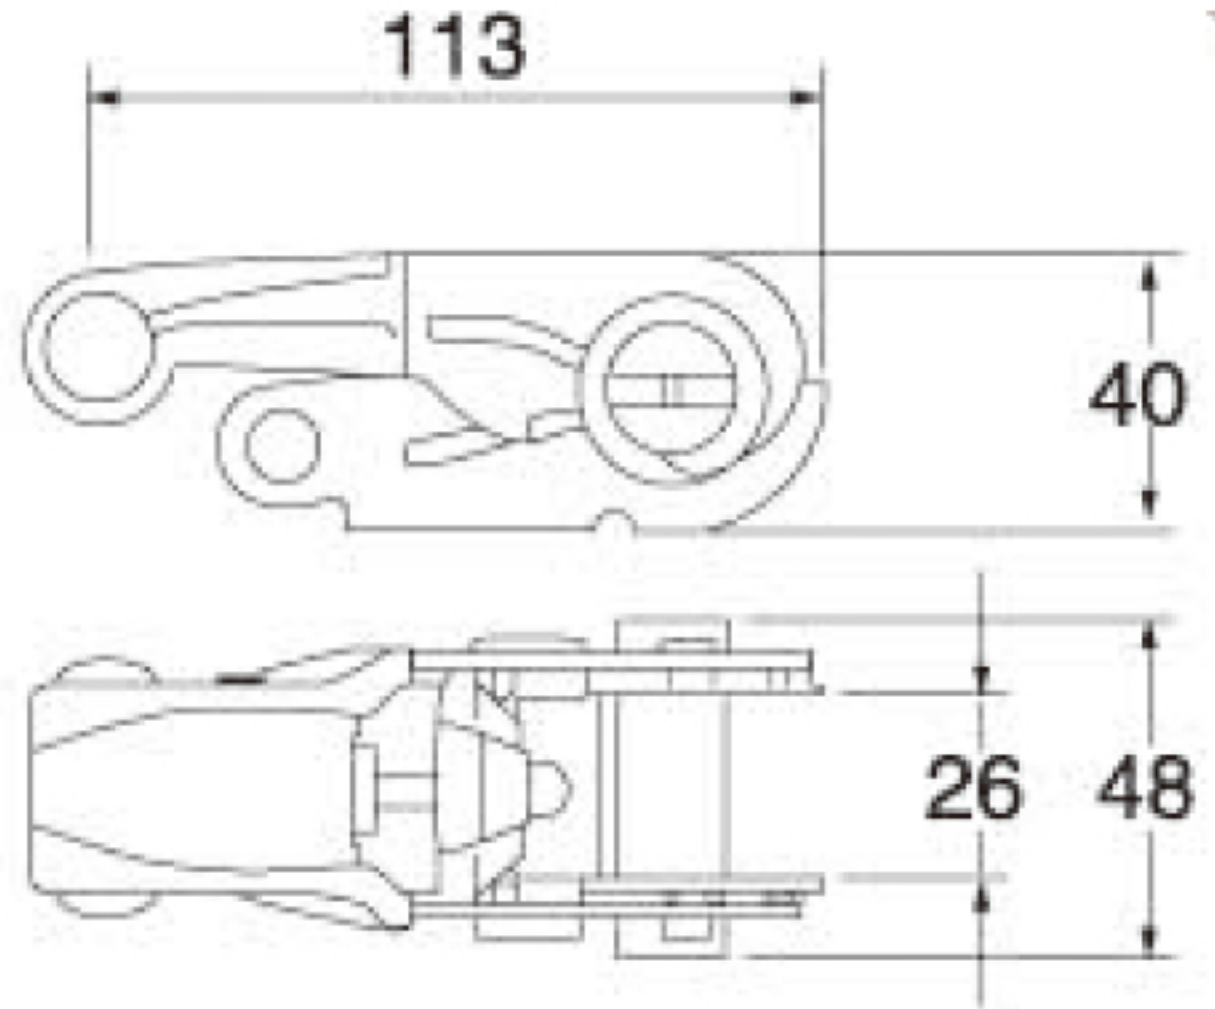

TECHNICAL DRAWING

Tower Industry
YOUR MANUFACTURING BASE IN CHINA

Sales@tower-machinery.com
www.tower-machinery.com

TWRB1205
Ratchet Buckle

DESCRIPTION: 1" Rubber Handle
BS: 800kgs/1760lbs