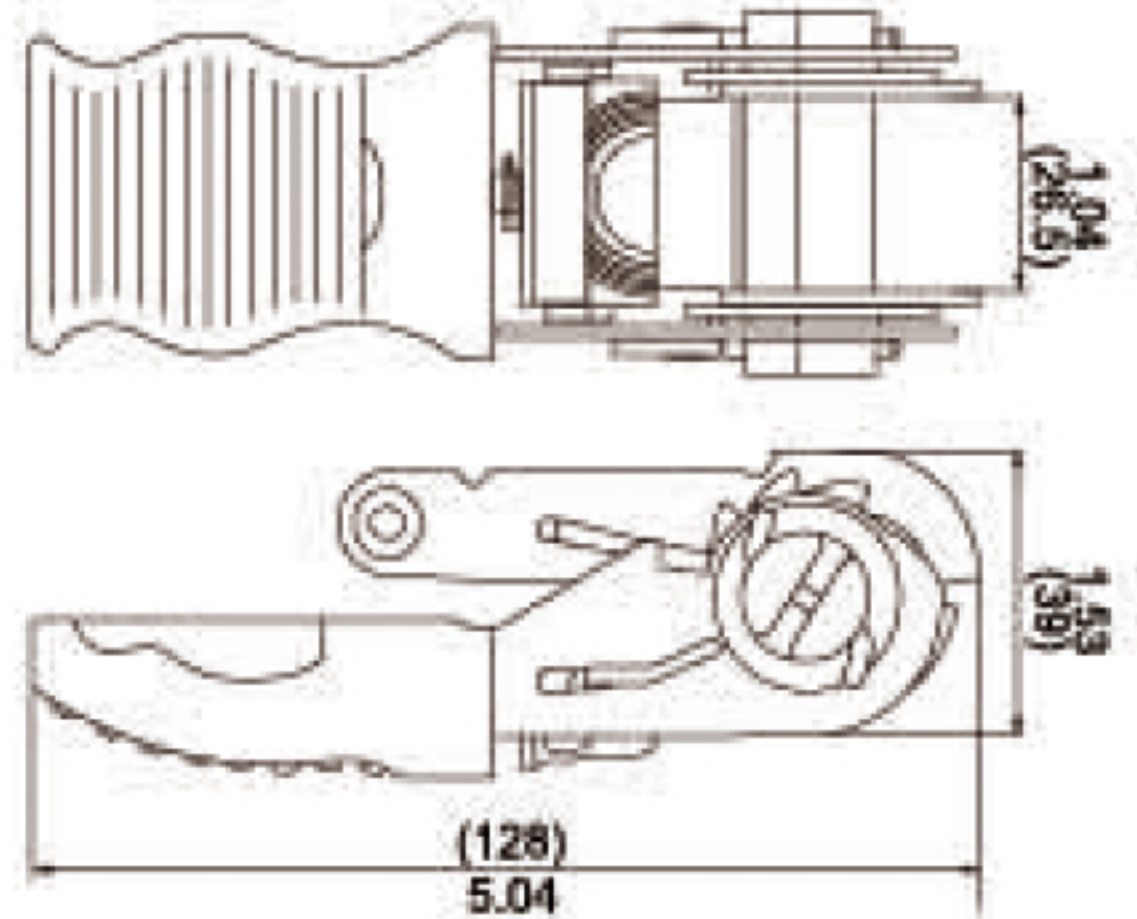

TECHNICAL DRAWING

Tower Industry
YOUR MANUFACTURING BASE IN CHINA

Sales@tower-machinery.com
www.tower-machinery.com

TWRB1204
Ratchet Buckle

DESCRIPTION: 1" Rubber Handle
BS: 680kgs/1500lbs