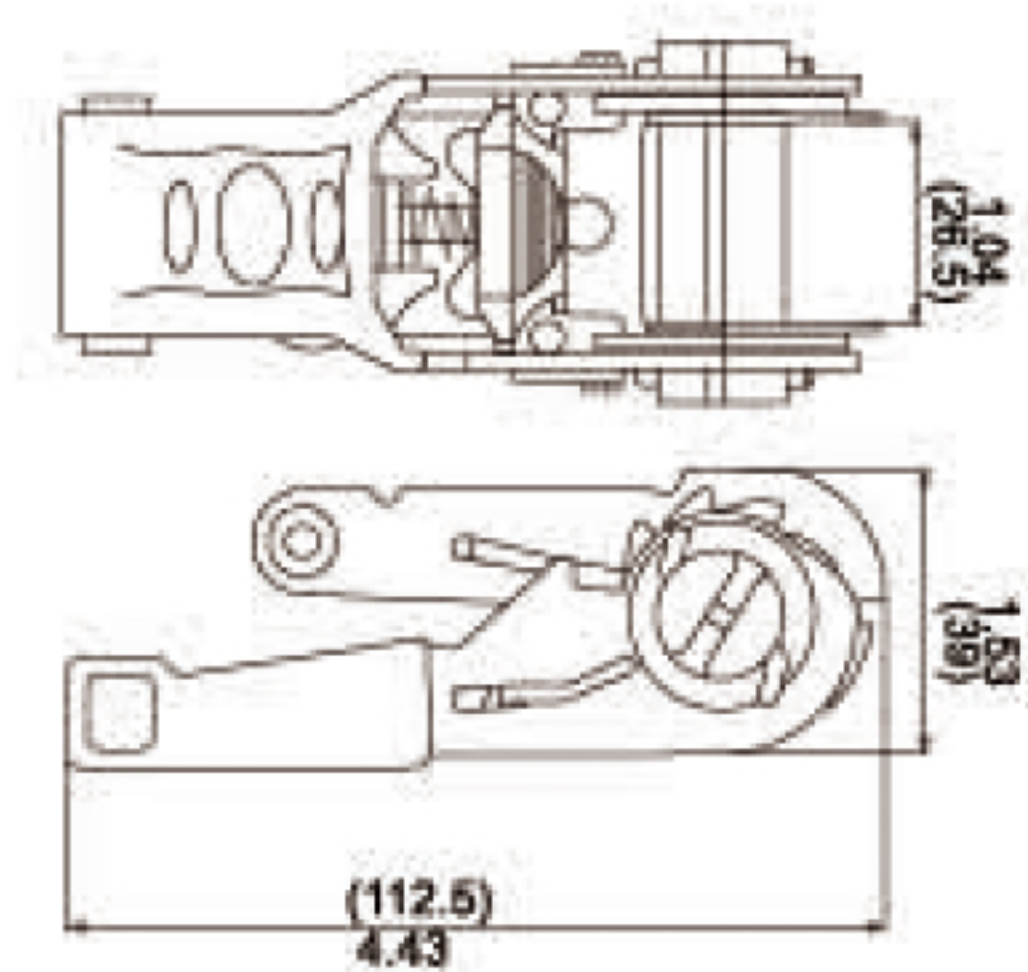

TECHNICAL DRAWING

Tower Industry
YOUR MANUFACTURING BASE IN CHINA

Sales@tower-machinery.com
www.tower-machinery.com

TWRB1203
Ratchet Buckle

DESCRIPTION: 1" Rubber Handle
BS: 680kgs/1500lbs