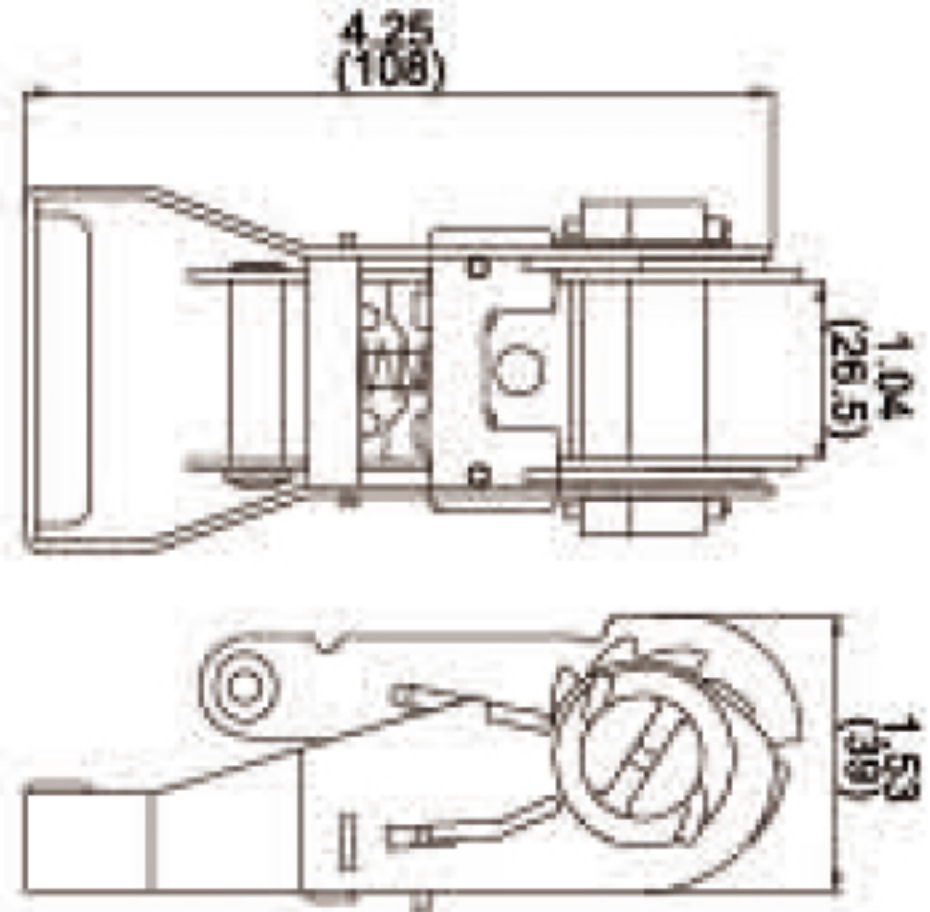

TECHNICAL DRAWING

Tower Industry
YOUR MANUFACTURING BASE IN CHINA

Sales@tower-machinery.com
www.tower-machinery.com

TWRB1202
Ratchet Buckle

DESCRIPTION: 1", Chrome plated
BS: 680kgs/1500lbs