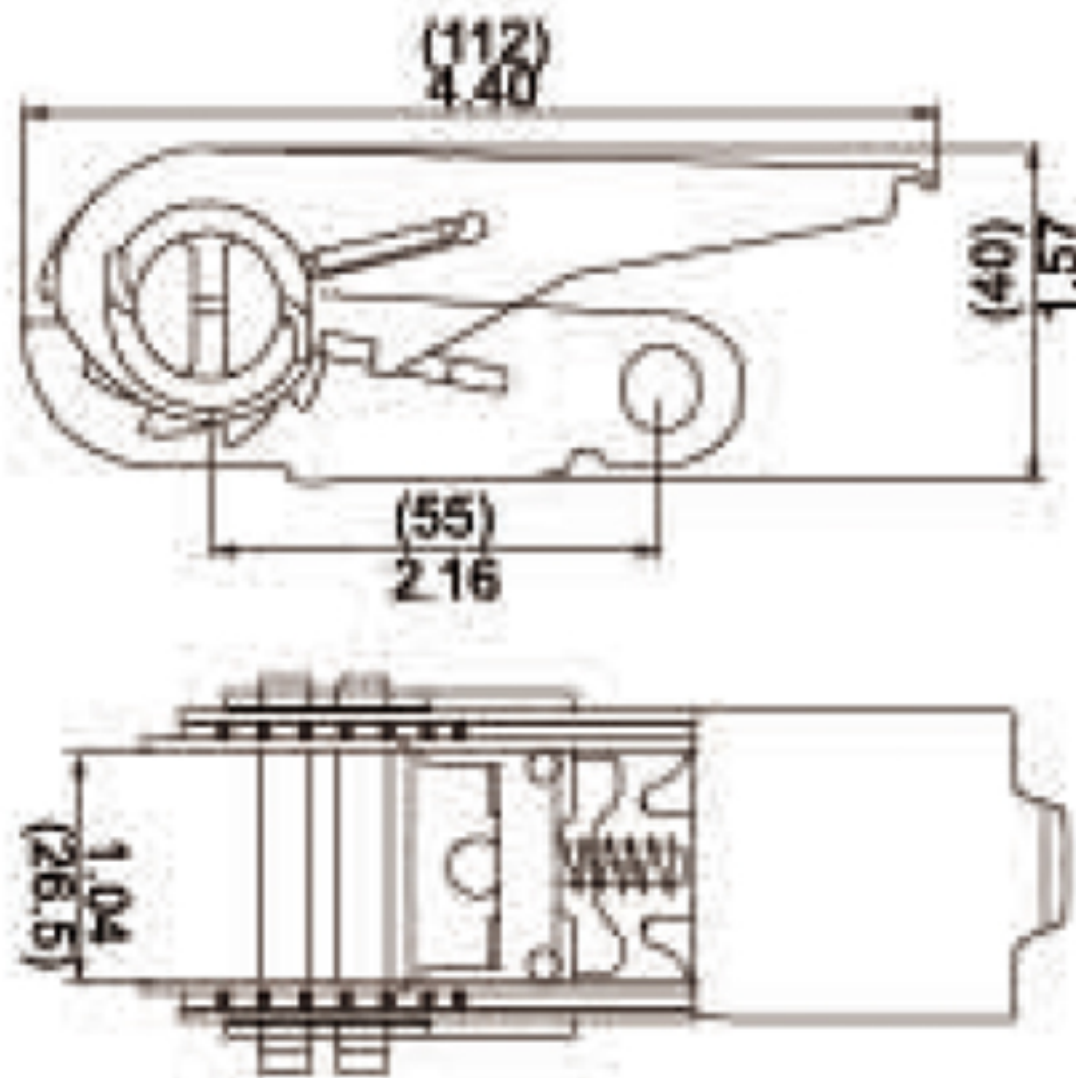

TECHNICAL DRAWING

Tower Industry
YOUR MANUFACTURING BASE IN CHINA

Sales@tower-machinery.com
www.tower-machinery.com

TWRB1201-B
Ratchet Buckle

DESCRIPTION: 1" Standard
BS: 1000kgs/2200lbs