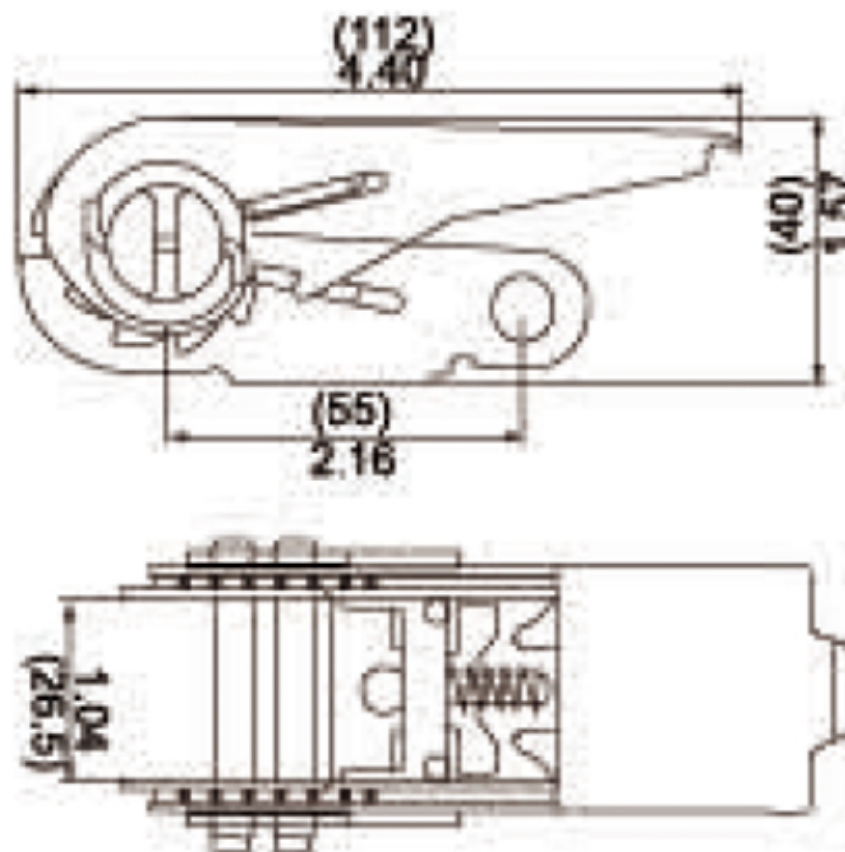

TECHNICAL DRAWING

Tower Industry
YOUR MANUFACTURING BASE IN CHINA

Sales@tower-machinery.com
www.tower-machinery.com

TWRB1201-A
Ratchet Buckle

DESCRIPTION: 1" Standard
BS: 680kgs/1500lbs