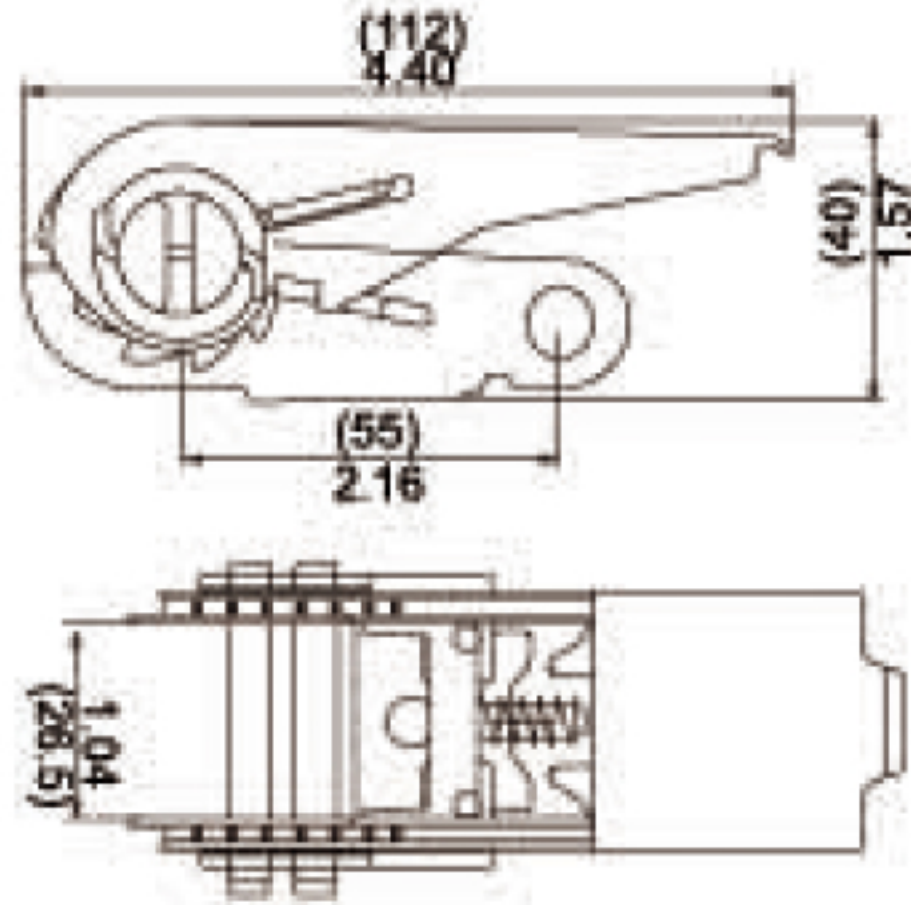

TECHNICAL DRAWING

Tower Industry
YOUR MANUFACTURING BASE IN CHINA

Sales@tower-machinery.com
www.tower-machinery.com

TWRB1201
Ratchet Buckle

DESCRIPTION: 1" Standard
BS: 680kgs/1500lbs